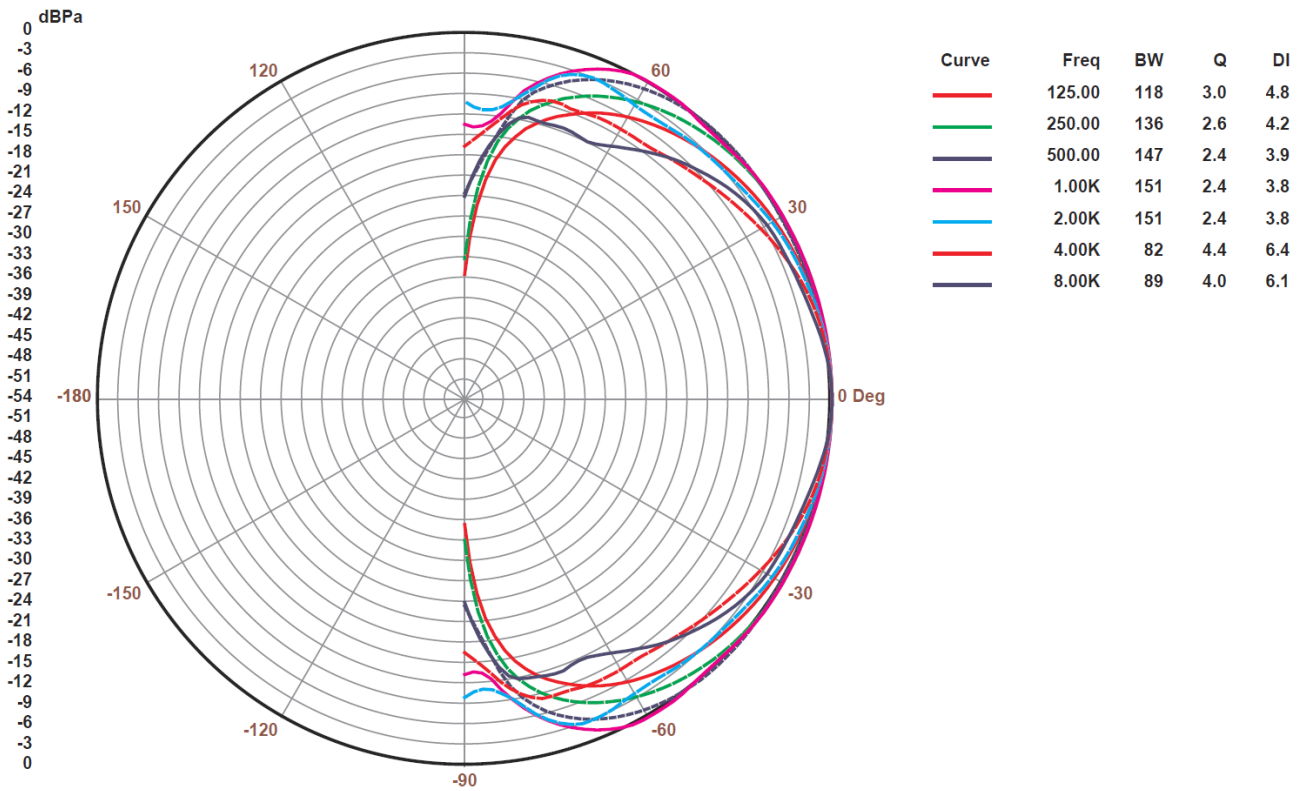

POLAR DIAGRAMS

All product characteristics are subject to variation due to production tolerances. NEEC AUDIO BARCELONA S.L. reserves the right to make changes or improvements in the design or manufacturing that may affect these product specifications.
Motors, 166-168 08038 Barcelona - Spain - (+34) 932238403 information@ecler.es www.ecler.com