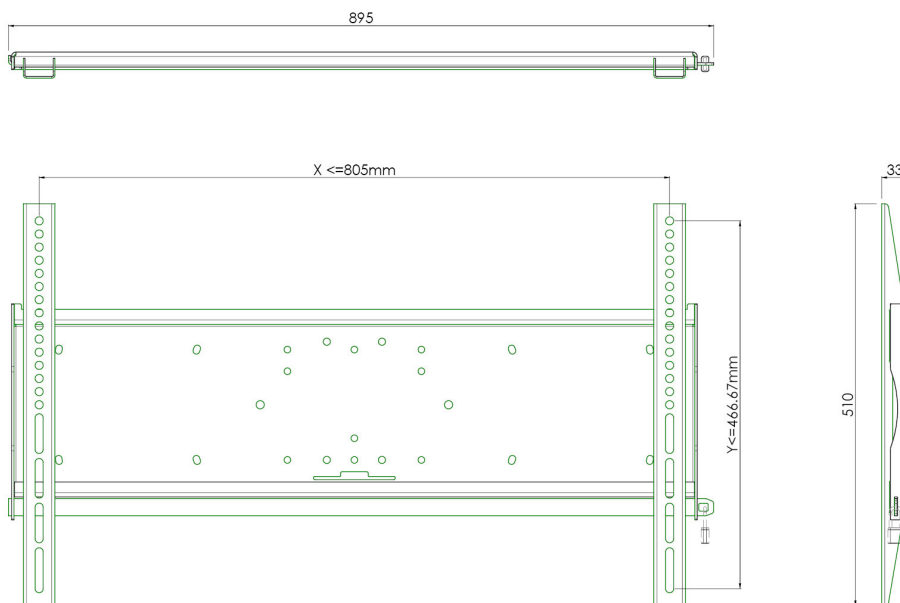

Universal wall mount

052.2000 Universal wall mount: max. 805 x 466 mm, 125 kg

All universal wall mounts are VESA compatible. Besides wall mounting, all our wall mounts can be used for ceiling mounting in combination with a tube set, and directly fastened to the stands thanks to its 170 x 140 mm mounting pattern. The mounts include fastening material, to secure the mount to the display. Furthermore they include a safety bar or fixation, offering you protection from theft; a padlock is to be added separately.

Universal wall mount

Features

Weight: 8.20 kg

Colour: Black

Maximum load: 125 kg

Screen position: Landscape

Type bracket/interface: Universal

Range bracket/interface: Max. 805 x 466 mm

Mounting system: 170 x 140 mm

COMPATIBLE WITH:
VES A 75x75
VES A 100x100
VES A 200x100
VES A 200x200
VES A 300x200
VES A 300x300
VES A 400x200
VES A 400x300
VES A 400x400
VES A 600x400
VES A 800x400